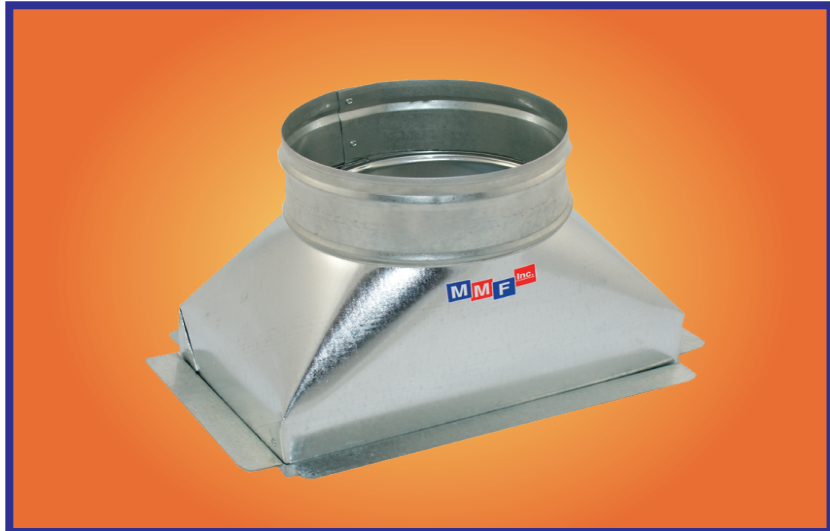

MODULAR METAL FABRICATORS INC.

PRODUCT CATALOG

Floor Box - 30 Gauge

DESCRIPTION:

- **Manufactured from Prime Galvanized Steel.**
- **Raw or Plaster Ground.**
- **Custom Sizes Upon Request**
- **Available unsealed or sealed**

SIZE	PART NUMBER STOCK W/ PG
8 x 4 x 4	BTFG080404P
8 x 4 x 5	BTFG080405P
10 x 4 x 5	BTFG100405P
10 x 4 x 6	BTFG100406P
10 x 6 x 6	BTFG100606P
10 x 6 x 7	BTFG100607P
12 x 6 x 6	BTFG120606P
12 x 6 x 7	BTFG120607P
12 x 6 x 8	BTFG120608P
14 x 6 x 7	BTFG140607P
14 x 6 x 8	BTFG140608P
14 x 8 x 8	BTFG140808P
14 x 8 x 9	BTFG140809P